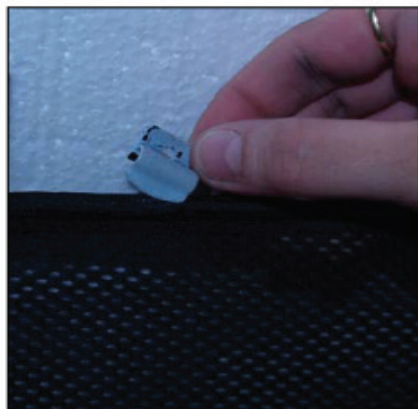

CL-M12 x 3

CL-M02 x 6

CL-M13 x 4

Installation

TOYOTA PRIUS 5DR
TOY-PRIU-5-A

SIDE SHADE INSTALLATION

X2

Installation