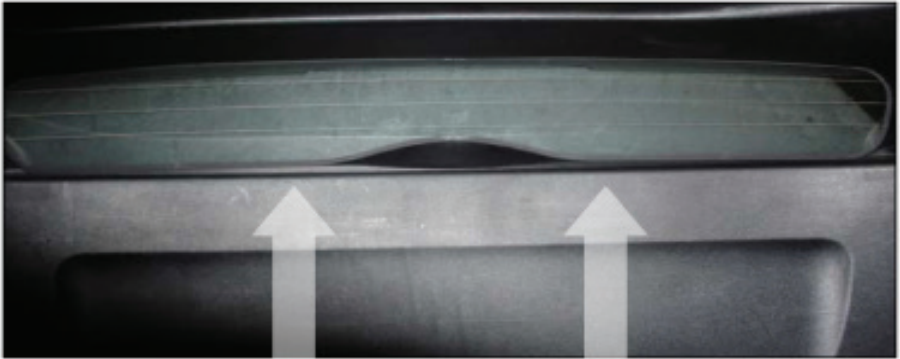

LOAD AREA SHADE INSTALLATION

X2

Installation

TOYOTA PRIUS 5DR
TOY-PRIU-5-A

SMALL REAR SHADE INSTALLATION

Installation

TOYOTA PRIUS 5DR
TOY-PRIU-5-A

SMALL REAR SHADE INSTALLATION