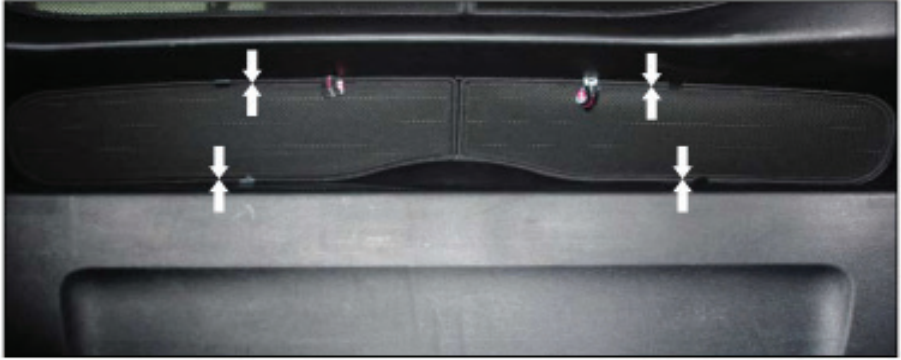

LOAD AREA SHADE INSTALLATION

X2

Installation

TOYOTA PRIUS 5DR
TOY-PRIU-5-A

SMALL REAR SHADE INSTALLATION

Installation

TOYOTA PRIUS 5DR
TOY-PRIU-5-A

SMALL REAR SHADE INSTALLATION