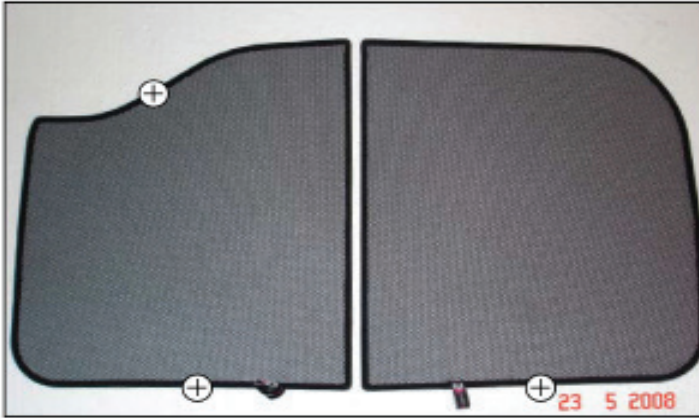

REAR SHADE INSTALLATION