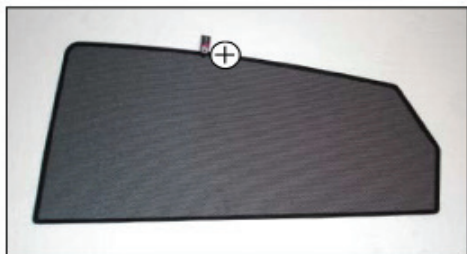

CL-M12 x 3

CL-M02 x 6

CL-M13 x 4

Installation

TOYOTA PRIUS 5DR
TOY-PRIU-5-A

SIDE SHADE INSTALLATION

X2

Installation