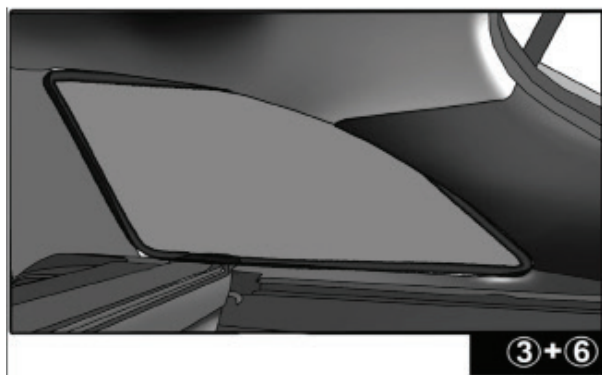

VAU-ASTR-4-C

SIDE SHADE INSTALLATION

Installation

VAUXHALL ASTRA 4DR

VAU-ASTR-4-C

QUARTER LIGHT SHADE INSTALLATION

3+6

Installation