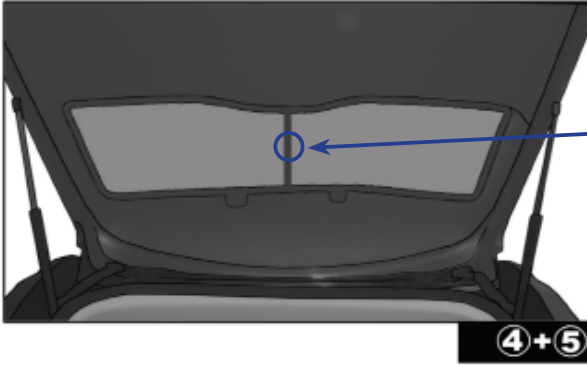

REAR SHADE INSTALLATION

CL-M14