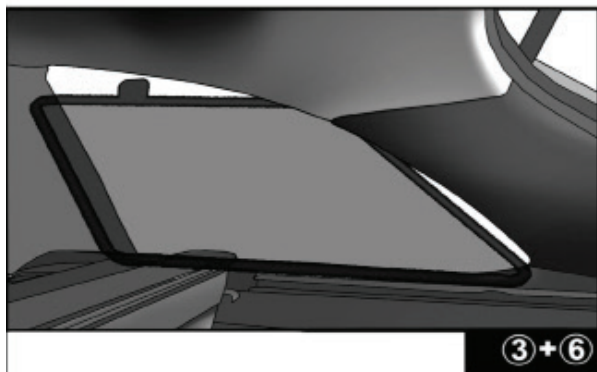

VAU-ASTR-4-C

SIDE SHADE INSTALLATION

Installation

VAUXHALL ASTRA 4DR

VAU-ASTR-4-C

QUARTER LIGHT SHADE INSTALLATION

3+6

Installation