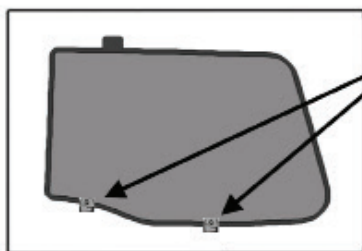

Installation

VAUXHALL ASTRA 4DR

VAU-ASTR-4-C

REAR SHADE INSTALLATION

4+5