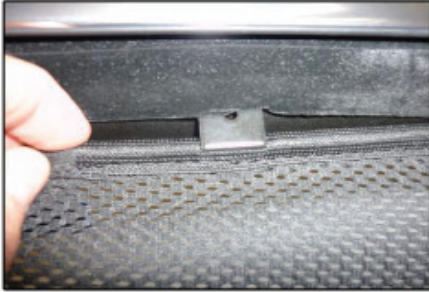

SIDE SHADE INSTALLATION