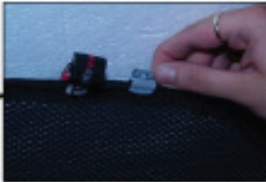

CL-M12 x 4

Installation

VAUXHALL ASTRA 5DR
VAU-ASTR-5-C

SIDE SHADE INSTALLATION

Installation

VAUXHALL ASTRA 5DR
VAU-ASTR-5-C

SIDE SHADE INSTALLATION

Installation