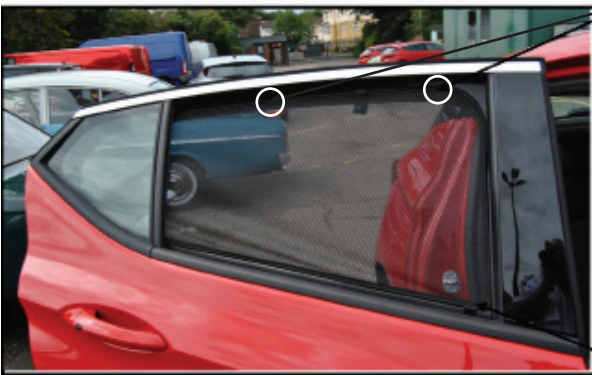

## SIDE SHADE INSTALLATION

Wind the window down and fit the shades from the outside in.

CL-M12

CL-M03