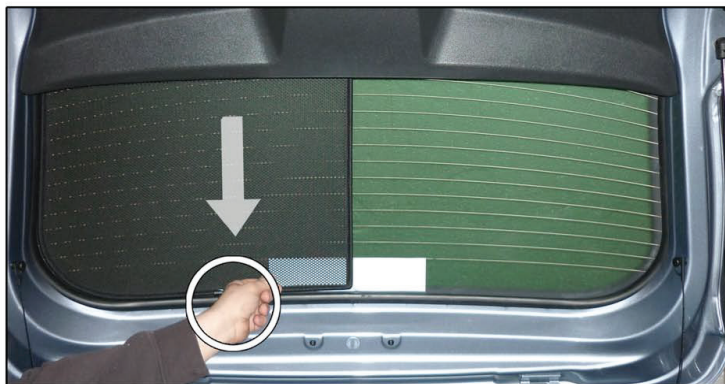

TAILGATE SHADE INSTALLATION