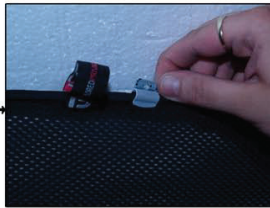

SIDE SHADE INSTALLATION