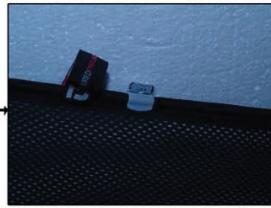

Installation Manual

VAUXHALL CORSA 3 DR
VAU-CORS-3-B

COMPONENTS INCLUDED

FIXING CLIPS

CL-M02 x 2

CL-M12 x 2

Installation

VAUXHALL CORSA 3 DR

VAU-CORS-3-B

SIDE SHADE INSTALLATION

Installation

VAUXHALL CORSA 3 DR

VAU-CORS-3-B

SIDE SHADE INSTALLATION

Installation

VAUXHALL CORSA 3 DR