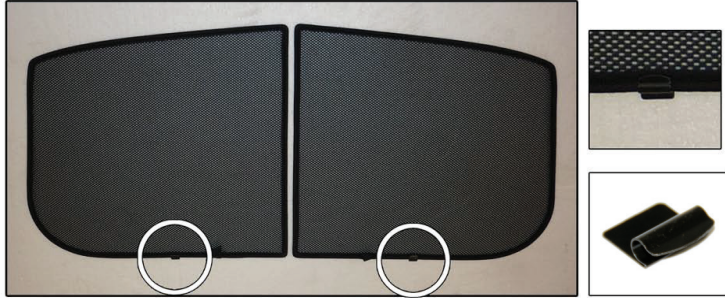

TAILGATE SHADE INSTALLATION