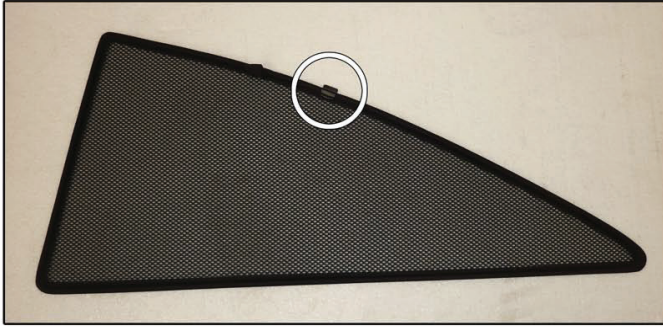

SIDE SHADE INSTALLATION