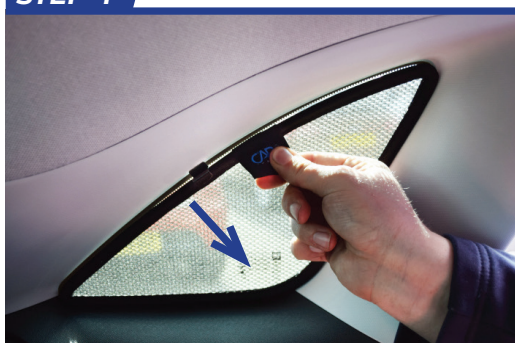

Components Needed

Port Shade Installation

STEP 1

STEP 2

STEP 3

STEP 4

STEP 5

STEP 6