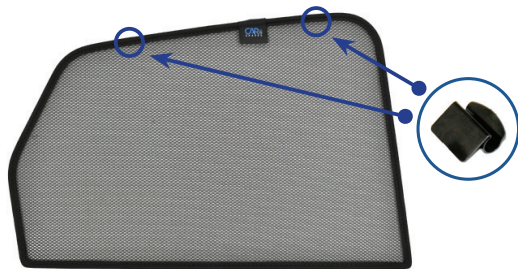

CL-M12 x 2

CL-M14 x 1

Installation

VAUXHALL CROSSLAND X 5DR
VAU-CROS-5-A

Components Needed

Side Shades

CL-M02 x 4

Side Shade Installation

STEP 1

STEP 2

STEP 3

STEP 4

STEP 5

STEP 6

Repeat step 5 & 6 for clip on the top right

Installation