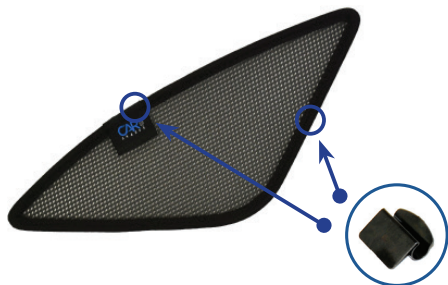

STEP 1

STEP 2

STEP 3

STEP 4

STEP 5

STEP 6

Repeat step 5 & 6 for clip on the top right

Installation

VAUXHALL CROSSLAND X 5DR
VAU-CROS-5-A

Side Shade Installation

STEP 7

STEP 8

STEP 9

Repeat this whole process for the other side.

Installation

VAUXHALL CROSSLAND X 5DR
VAU-CROS-5-A

Components Needed

Port Shade Installation

STEP 1

STEP 2

STEP 3

STEP 4

STEP 5

STEP 6