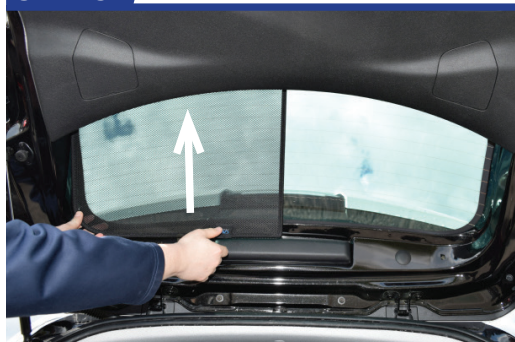

Repeat this whole process for the other side.

Installation

VAUXHALL CROSSLAND X 5DR
VAU-CROS-5-A

Components Needed

Tailgate Shades

CL-M12 x 2

CL-M14 x 1

Tailgate Shade Installation

STEP 1

STEP 2

STEP 3

STEP 4

STEP 5

STEP 6

Repeat this whole process for the other side.

Installation