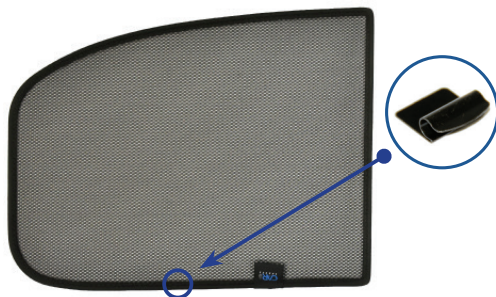

Installation

VAUXHALL CROSSLAND X 5DR
VAU-CROS-5-A

Components Needed

Tailgate Shade Installation

STEP 1