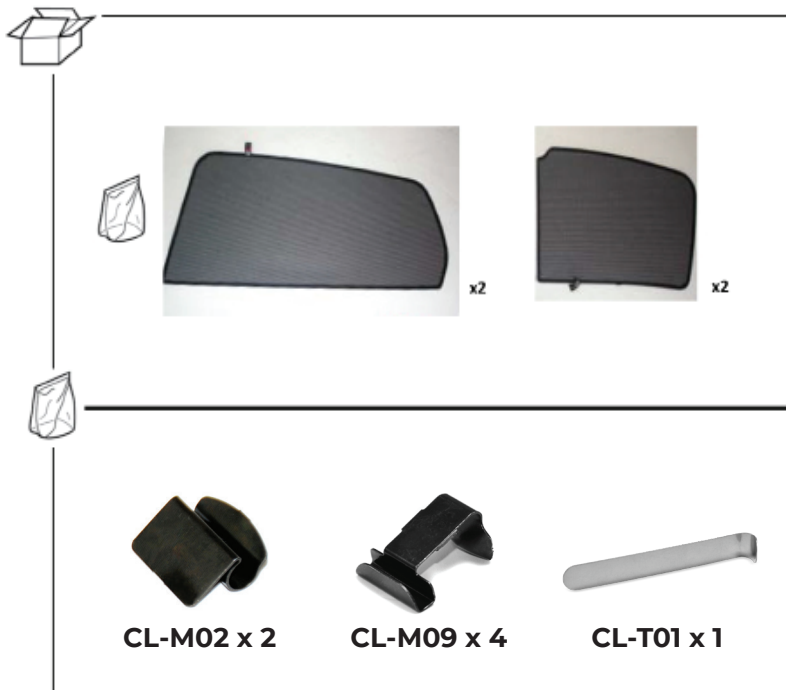

Installation Manual

VOLKSWAGEN GOLF (MK5) 5DR
VW-GOLF-5-E

COMPONENTS INCLUDED

Installation

VOLKSWAGEN GOLF (MK5) 5DR
VW-GOLF-5-E

Installation

VOLKSWAGEN GOLF (MK5) 5DR
VW-GOLF-5-E